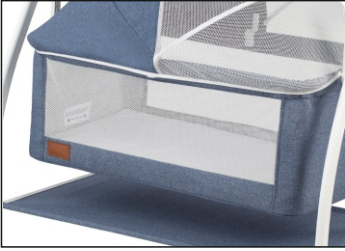

NOVA GOLD

ÜRÜN KODU / PRODUCT CODE: AND1075

ÖZELLİKLER / FEATURES

- Geniş alt sepet
- Kolay kurulum
- Kaymaz ayaklar
- Hava alabilen yan pencere
- Sallanabilme
- Sabitleme

- Large bottom basket
- Easy to install
- Non-slip feet
- Breathable side window
- Swingability
- Stabilization

ÖLÇÜLER / DIMENSIONS

Brüt Ağırlık / Gross weight	: 8,80 kg
Net Ağırlık / Net weight	: 7,68 kg
Ürün Ölçüsü / Product Size	: 30x45x80 cm
Kutu Ölçüsü / Box Size	: 16x61x88 cm
Koli İçi 1 Adet Ürün Hacmi / 1 Product Volume in a Box	: 0,085 m3